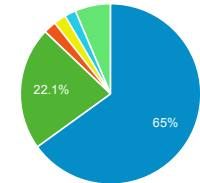

Visits by City

City	Sessions
Belfast	5,798
London	2,773
Edinburgh	1,150
Londonderry	824
Dublin	716
Newry	636
Glasgow	590
Lisburn	519
Liverpool	380
Antrim	357

Visits over Time

Source of Visitors

■ (direct) ■ google
■ 4webmasters.org ■ bing
■ rank-checker.online ■ Other

Visits by Mobile or Desktop Device

Mobile (Including Tablet)	Sessions	Pages/Session
Yes	15,239	2.56
No	13,382	2.89