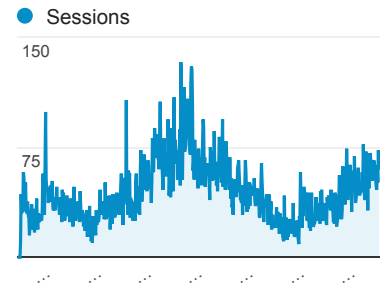

Whitethorn Timber Website Dashboard

7 Aug 2014 - 17 May 2016

All Users
100.00% Sessions

Visits

28,621
% of Total: 100.00% (28,621)

Number of Pages Viewed

77,782
% of Total: 100.00% (77,782)

Average Visit Duration

Visits by City

City	Sessions
Belfast	5,798
London	2,773
Edinburgh	1,150
Londonderry	824
Dublin	716
Newry	636
Glasgow	590
Lisburn	519
Liverpool	380
Antrim	357

Visits over Time

Source of Visitors

■ (direct) ■ google
■ 4webmasters.org ■ bing
■ rank-checker.online ■ Other