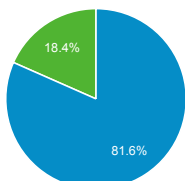

Whitethorn Timber Website Dashboard

7 Aug 2014 - 17 May 2016

All Users
100.00% Sessions

Visits

28,621
% of Total: 100.00% (28,621)

Number of Pages Viewed

77,782
% of Total: 100.00% (77,782)

Average Visit Duration

00:01:36
Avg for View: 00:01:36 (0.00%)

Visits by Keyword

Keyword	Sessions
whitethorn timber products	63
log cabins ni	38
climbing frames northern ireland	24
wooden playhouses northern ireland	23
log cabins northern ireland	18
playhouses ni	17
garden sheds ni	16
sheds northern ireland	14
playhouses northern ireland	13
garden rooms northern ireland	11

Visits by Loyalty

■ New Visitor ■ Returning Visitor

Top 10 Pages Viewed

Page Title	Page Views
Log Cabins NI - Log Cabins Northern Ireland - Log Cabins	5,529
Garden Sheds NI - Sheds NI - Garden Sheds Northern Ireland	4,925
Log Cabins NI - IRELAND - UK	4,854
Garden Buildings Garden Rooms NI - UK - IRE	4,755
Garden Sheds NI - UK - IRELAND	4,701
Children's Playhouses NI - UK - IRELAND	3,354
Playhouses NI - Playhouses Northern Ireland - Playhouses	3,288
Climbing Frames NI - Climbing Frames Northern Ireland	2,672
Climbing frames NI - UK - IRE	2,553
Whitethorn Timber Products - Garden Buildings	2,236

Visits by City

City	Sessions
Belfast	5,798
London	2,773
Edinburgh	1,150
Londonderry	824
Dublin	716
Newry	636
Glasgow	590
Lisburn	519
Liverpool	380
Antrim	357